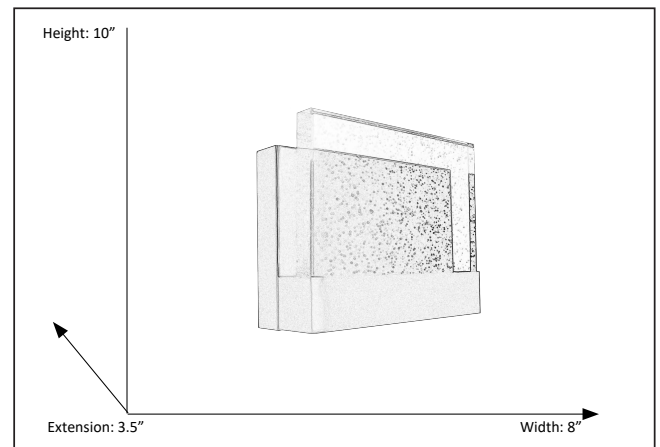

Calabria

LED Rectangle Wall Sconce

Description

This Calabria Integrated LED Vanity Light features a brushed nickel finish which is ideal for any contemporary setting. Whether it is transitional or modern, this light can easily match many home interiors.

Features

Item Number	7-70271
Finish	Brushed Nickel
Dimensions	10"H x 8"W x 3.5"E
Lamp Info	LED
Max Wattage	15 W
ETL Listed	Dry Location
Location	Indoor

Electrical

Fixture requires a grounded electrical supply line to 120 volts AC.