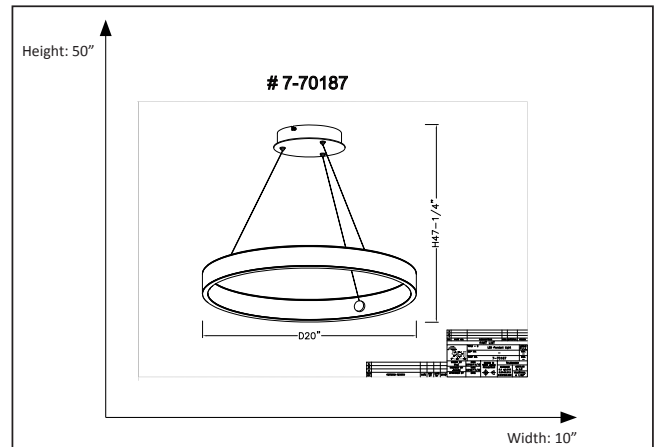

7-70187

AVA LED Single Ring Pendant

Description

The AVA LED Single Ring Pendant features a lit ring that will orbit your room. No matter the style you're going for AVA will be the perfect addition.

Features

Item Number	7-70187
Finish	Coffee Brown
Dimensions	47.25"H x 23.75"W
Lamp Info	LED
Bulb Base	Integrated LED
ETL Listed	Dry Location
Location	Indoor

Electrical

Fixture requires a grounded electrical supply line to 120 volts AC.