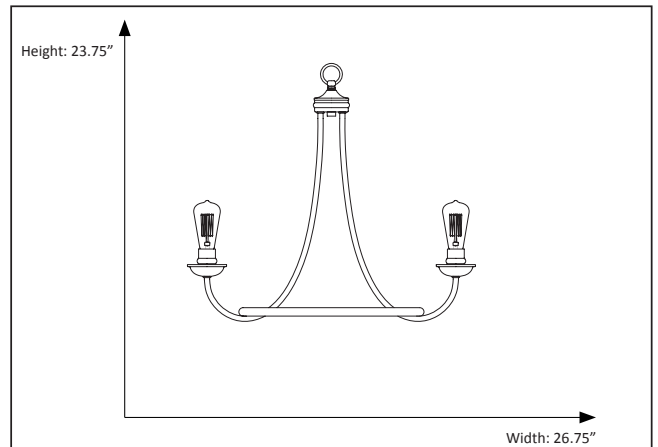

7-70145

5-Light Emma Two-Toned Chandelier

Description

The Emma chandelier features a two-toned finished that can add a splash to any room. Regardless of the style of your home Emma will be a great addition.

Features

Item Number	7-70145
Finish	Matte Black/Matte Gold
Dimensions	23.75"H x 26.75"W
Lamp Info	5 x 60W (M)
Bulb Base	E26
ETL Listed	Dry Location
Location	Indoor

Electrical

Fixture requires a grounded electrical supply line to 120 volts AC.