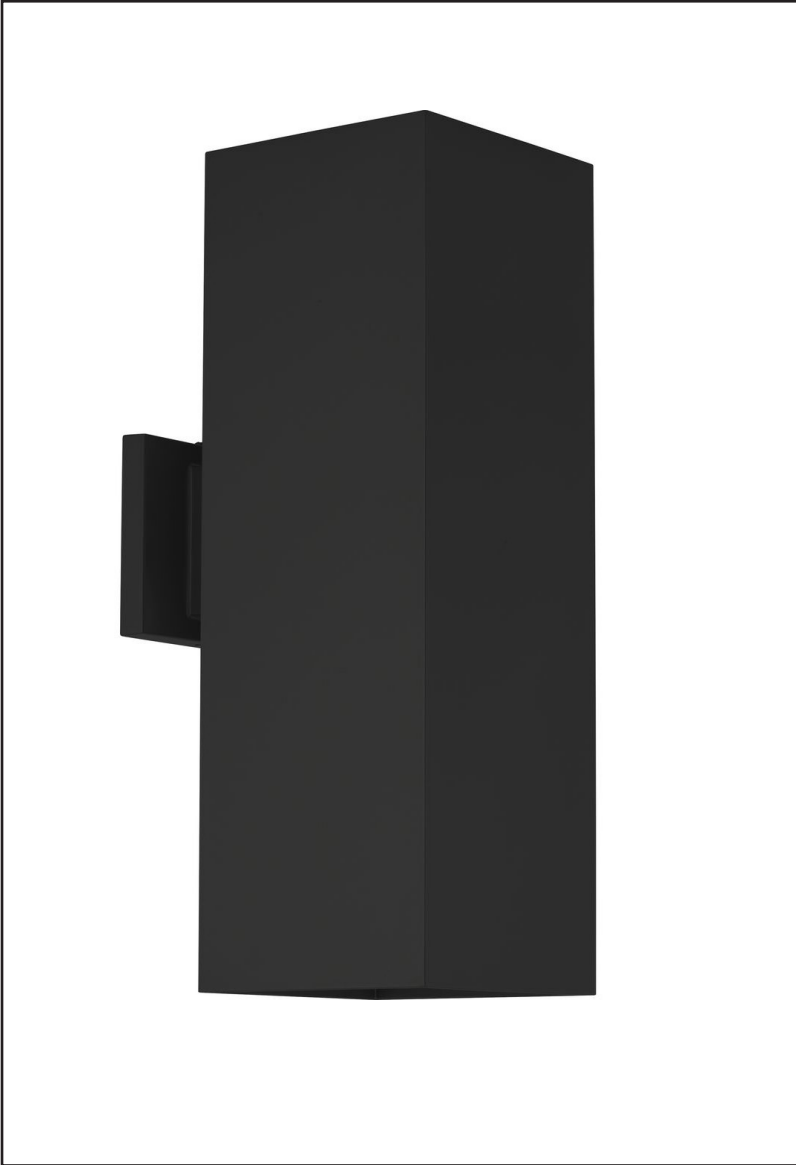

### 2-Light Large Cube Up/Down Patio Light

#### Description

18" outdoor post light with heavy duty construction and wall bracket.

It features a textured black finish which gives a warm feel to your home. Whether it is transitional or contemporary, this light can easily match many home exteriors in architectural feel.

#### Features

Item Number	7-70091
Finish	Textured Black
Dimensions	5.9"W x 18"H x 8.5"E
Lamp Info	2 x E27 (M)
Lamp Suggestion	2 x PAR30
Bulb Base	Medium
ETL Listed	Wet Location
Color	3000 K
Location	Outdoor