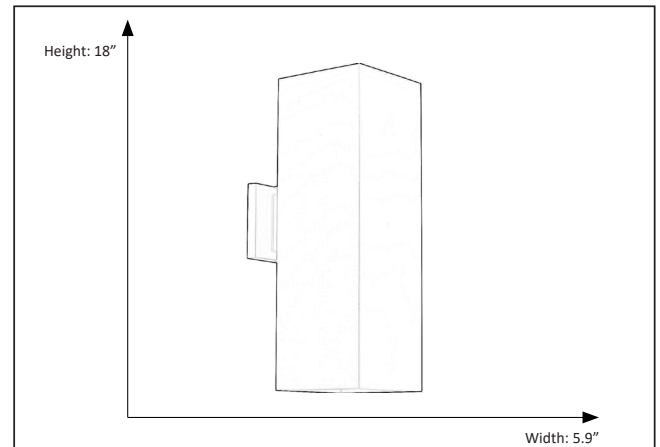

#### Description

18" outdoor post light with heavy duty construction and wall bracket.

It features a textured black finish which gives a warm feel to your home. Whether it is transitional or contemporary, this light can easily match many home exteriors in architectural feel.

#### Features

Item Number	7-70091
Finish	Textured Black
Dimensions	5.9"W x 18"H x 8.5"E
Lamp Info	2 x E27 (M)
Lamp Suggestion	2 x PAR30
Bulb Base	Medium
ETL Listed	Wet Location
Color	3000 K
Location	Outdoor