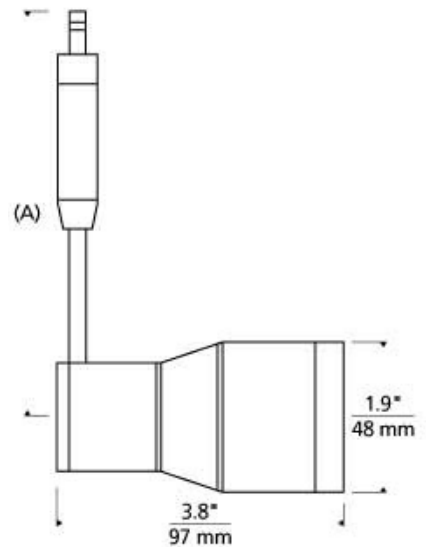

Note. Note. MP includes 4" Round Flush Canopy. For custom stem lengths, please contact the Quotes Department.

700 \_\_\_\_\_ ACE \_\_\_\_\_

JOB NAME \_\_\_\_\_

NOTES \_\_\_\_\_

\_\_\_\_\_

## SPECIFICATIONS

HARDWARE MATERIAL	Metal
SHADE MATERIAL	Metal
NET WEIGHT	0.5 lbs
HEIGHT	3.8in
WIDTH	1.9in
LENGTH	3.8in
BEAM SPREAD	
UP LIGHT / DOWN LIGHT / BOTH?	
WET LISTED	
DAMP LISTED	
DRY LISTED	Yes
MIN. HANGING HEIGHT	5in
MAX HANGING HEIGHT	5in
TOTAL CORD LENGTH	
SLOPED CEILING ADAPTABLE?	No
GENERAL LISTING	ETL Listed
INCLUDES	