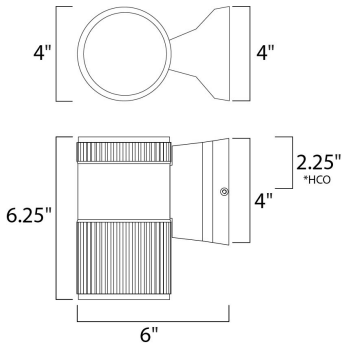

PRODUCT DESCRIPTION

Indirect exterior lighting not only provides illumination where you want but it also highlights the building structure for a beautiful architectural effect. Our collection of up and down lighting fixtures are available in both Architectural Bronze and Brushed Aluminum.

MEASUREMENTS

DIMENSION : 4." W x 6.25" H x 6." Ext
BACK PLATE : 4." W x 4." H x 2.25" HCO
HANGING WEIGHT : 2.43 lb

LAMPING

INPUT VOLTAGE : 120V
LUMENS : 700 Rated (530 Del.)
BULB : 1 x 10W (INTEGRATED), 10W Total
DIMMABLE : Dimmable
CRI : 80+ CRI
COLOR_TEMP : 3000K

FINISHES OPTION

Architectural Bronze ABZ

RATINGS

Wet Location
Dimmable
DARKSKY

ADDITIONAL

INSTALL UP/DOWN: Down
OPERATING TEMPERATURE:
-20°C (-4°F), 40°C (104°F)

PHOTOMETRIC: Report Found Online

Always consult a qualified electrician before installing any lighting product.