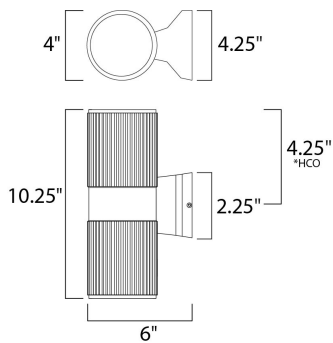

MEASUREMENTS

DIMENSION : 4." W x 10.25" H x 6." Ext
BACK PLATE : 4.25" W x 2.25" H x 4.25" HCO
HANGING WEIGHT : 2.93 lb

LAMPING

INPUT VOLTAGE : 120V
LUMENS : 0 Rated (0 Del.)
BULB : 2 x 50W (NOT INCLUDED), 100W Total
DIMMABLE : Dimmable
LIGHTING_DIRECTION : Up/Dn

Always consult a qualified electrician before installing any lighting product.